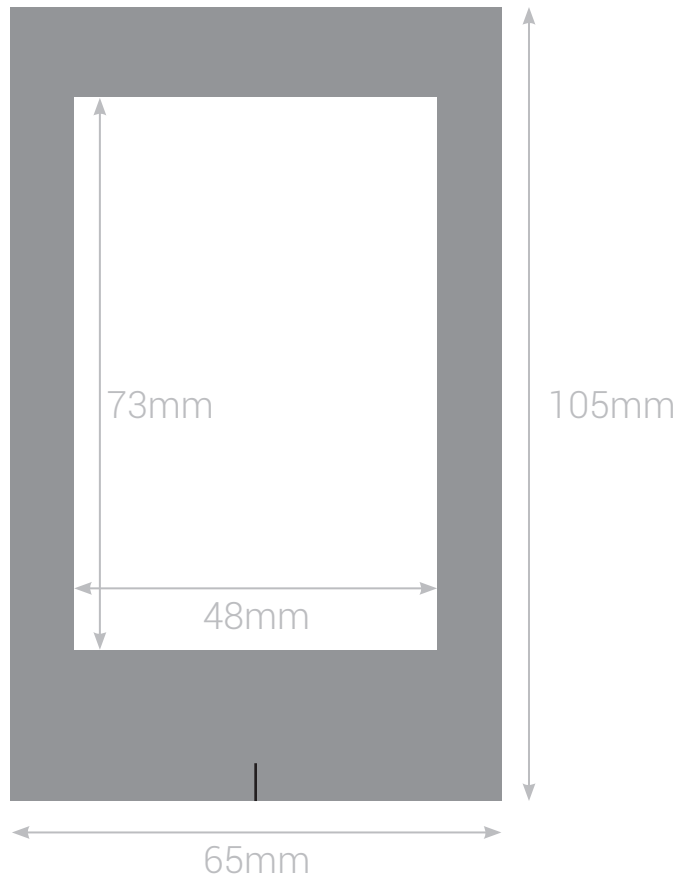

Young Married & Traveling

INSTAX BALSAWOOD FRAME STENCIL

FRAME

CROSS SECTION

BACKING